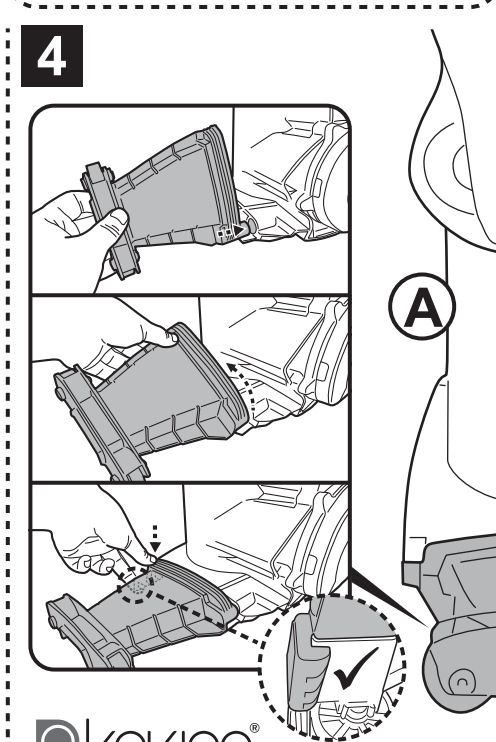

EV105CBX/EU / EV105CBX/AU / EV105CBX/US
 Quick Setup Sheet (VOLTERA/KOK) (220816)
 size: W210 x L290mm
 Material: 200gsm art paper (粉紙 / 銅板紙)
 Printing: 1C (印1色)

VOLTERA™ 105

LITHIUM TECHNOLOGY

KOKIDO
 Pool Product Innovations