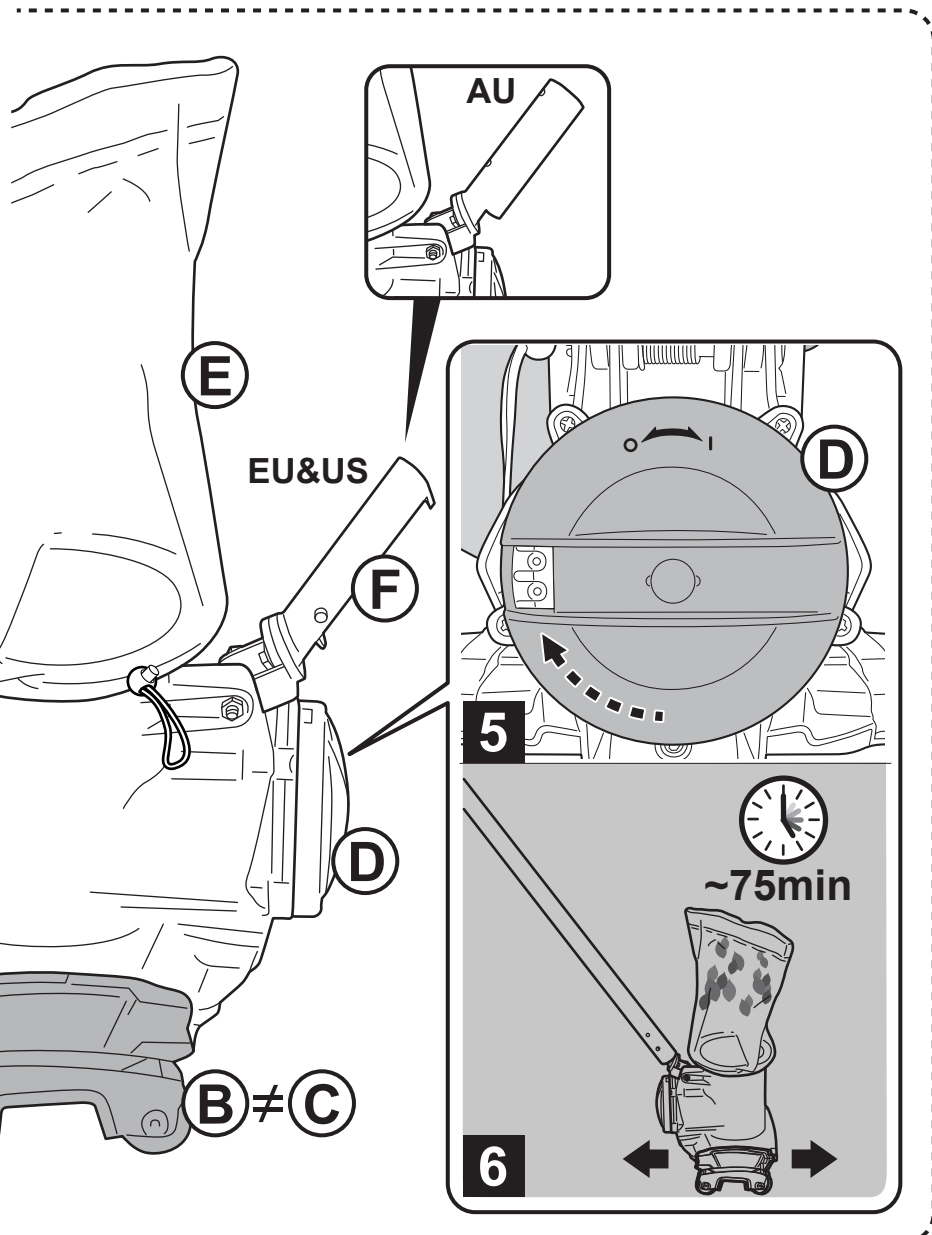

EV105CBX/EU / EV105CBX/AU / EV105CBX/US
 Quick Setup Sheet (VOLTERA/KOK) (220816)
 size: W210 x L290mm
 Material: 200gsm art paper (粉紙 / 銅板紙)
 Printing: 1C (印1色)

VOLTERA™ 105

LITHIUM TECHNOLOGY

KOKIDO
 Pool Product Innovations