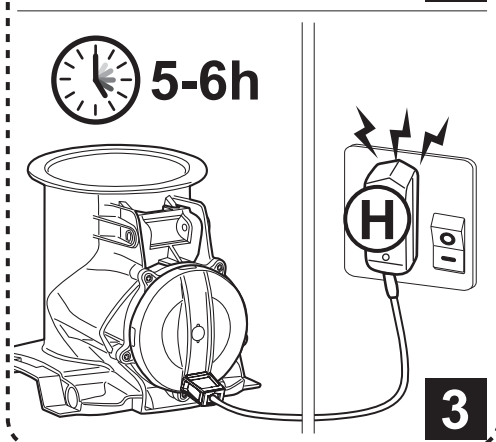

EV105CBX/EU / EV105CBX/AU / EV105CBX/US
 Quick Setup Sheet (VOLTERA/KOK) (220816)
 size: W210 x L290mm
 Material: 200gsm art paper (粉紙 / 銅板紙)
 Printing: 1C (印1色)

VOLTERA™ 105

LITHIUM TECHNOLOGY

KOKIDO
 Pool Product Innovations