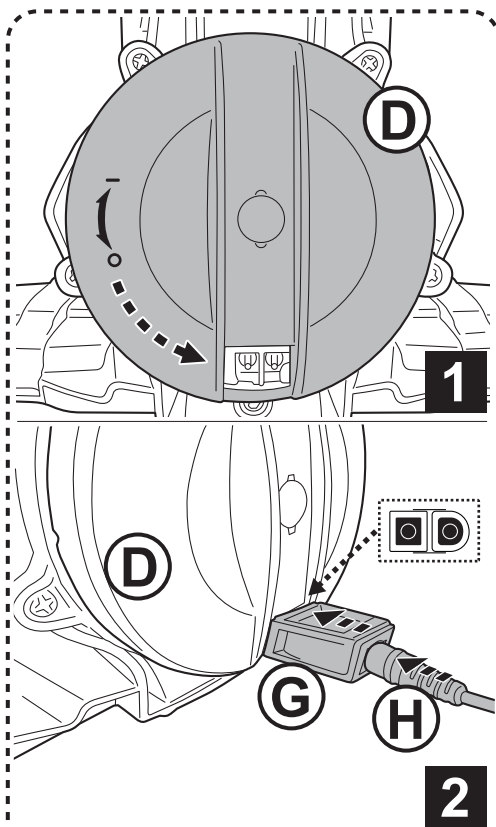

EV105CBX/EU / EV105CBX/AU / EV105CBX/US
 Quick Setup Sheet (VOLTERA/KOK) (220816)
 size: W210 x L290mm
 Material: 200gsm art paper (粉紙 / 銅板紙)
 Printing: 1C (印1色)

VOLTERA™ 105

LITHIUM TECHNOLOGY

KOKIDO
 Pool Product Innovations