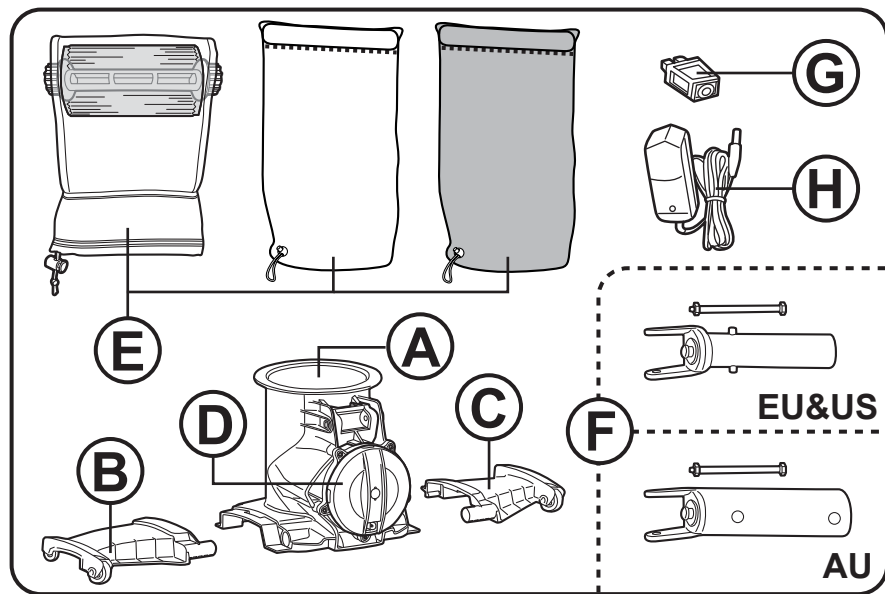

EV105CBX/EU / EV105CBX/AU / EV105CBX/US
 Quick Setup Sheet (VOLTERA/KOK) (220816)
 size: W210 x L290mm
 Material: 200gsm art paper (粉紙 / 銅板紙)
 Printing: 1C (印1色)

VOLTERA™ 105

LITHIUM TECHNOLOGY

KOKIDO
 Pool Product Innovations